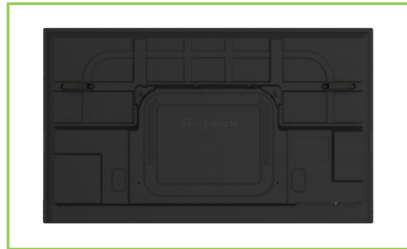

IR Touch Interactive Flat Panel Display

INTERACTIVE FLAT
PANEL-IT

Easy writing
Max 40 points with high precision touch

Product parameters

INTERACTIVE FLAT PANEL-IT

INTERACTIVE FLAT PANEL-IT

Display specification

Diagonal display size		65" LED backlight	75" LED backlight	86" LED backlight
Bezel color	Aluminum frame(Black color)	√	√	√
Back Light	Direct type LED	√	√	√
Active area (mm)		1428.48 (H) * 803.52 (V)	1649.66 * 927.93(V)	1895.04 * 1065.96(V)
Resolution	3840*2160 /60hz	√	√	√
Pixel Pitch		0.372mm x 0.372mm	0.429 mm x 0.429 mm	0.429 mm x 0.429 mm
Aspect Ratio	16:9	√	√	√
Contrast Ratio		1200:1	1200:1	1200:1
Colors	1.07 billion colors	√	√	√
Brightness	350cd/m2	√	√	√
Viewing angle	178°	√	√	√
Glass hardness	Mohs-7 level	√	√	√
Screen surface	4mm thickness Anti-Glare glass	√	√	√

Panel Interactivity

Touch technology	IR touch	√	√	√
Multi touch	Max 40 points(Windows)	√	√	√
Multi writing	Max 20 points(Windows)	√	√	√
Auto-calibrate	Yes	√	√	√
Anti-light	Yes	√	√	√
Minimum object size	2mm	√	√	√
Accuracy	1 mm (over 90% Area)	√	√	√
Response Time	<8 ms	√	√	√
System support	Windows 7/8/10; Android; Mac; Linux; Chrome OS	√	√	√