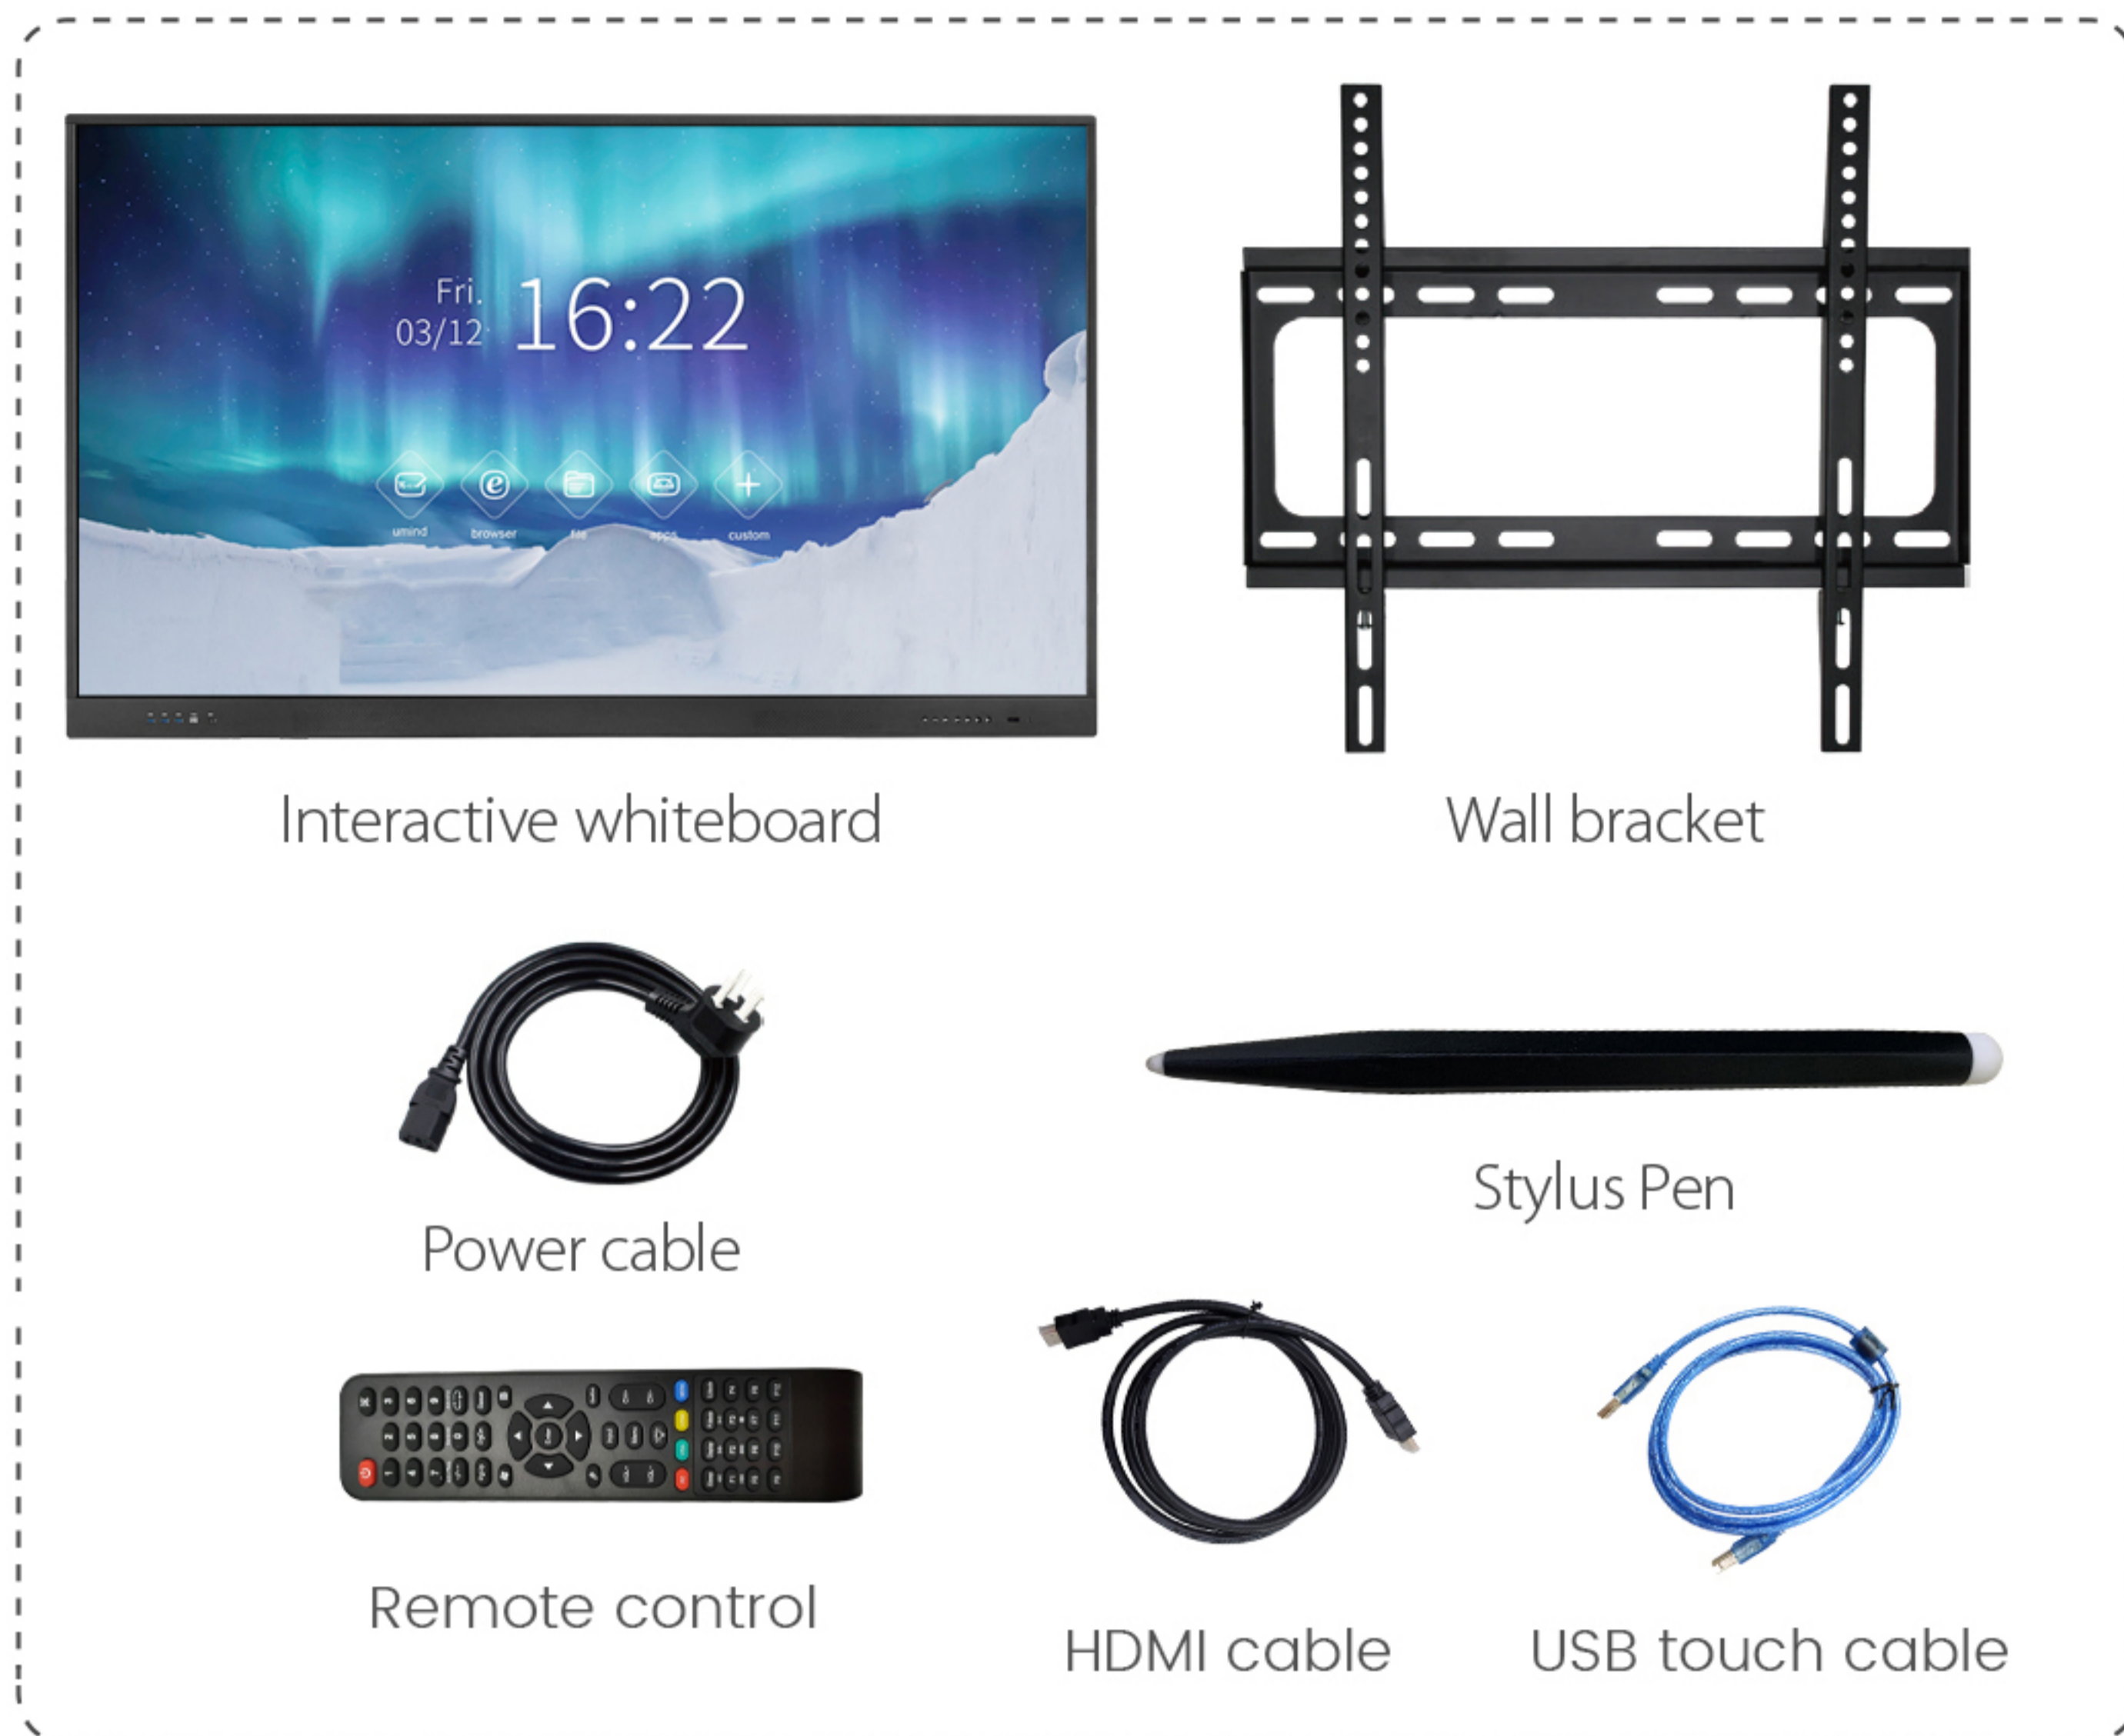

Standard Package