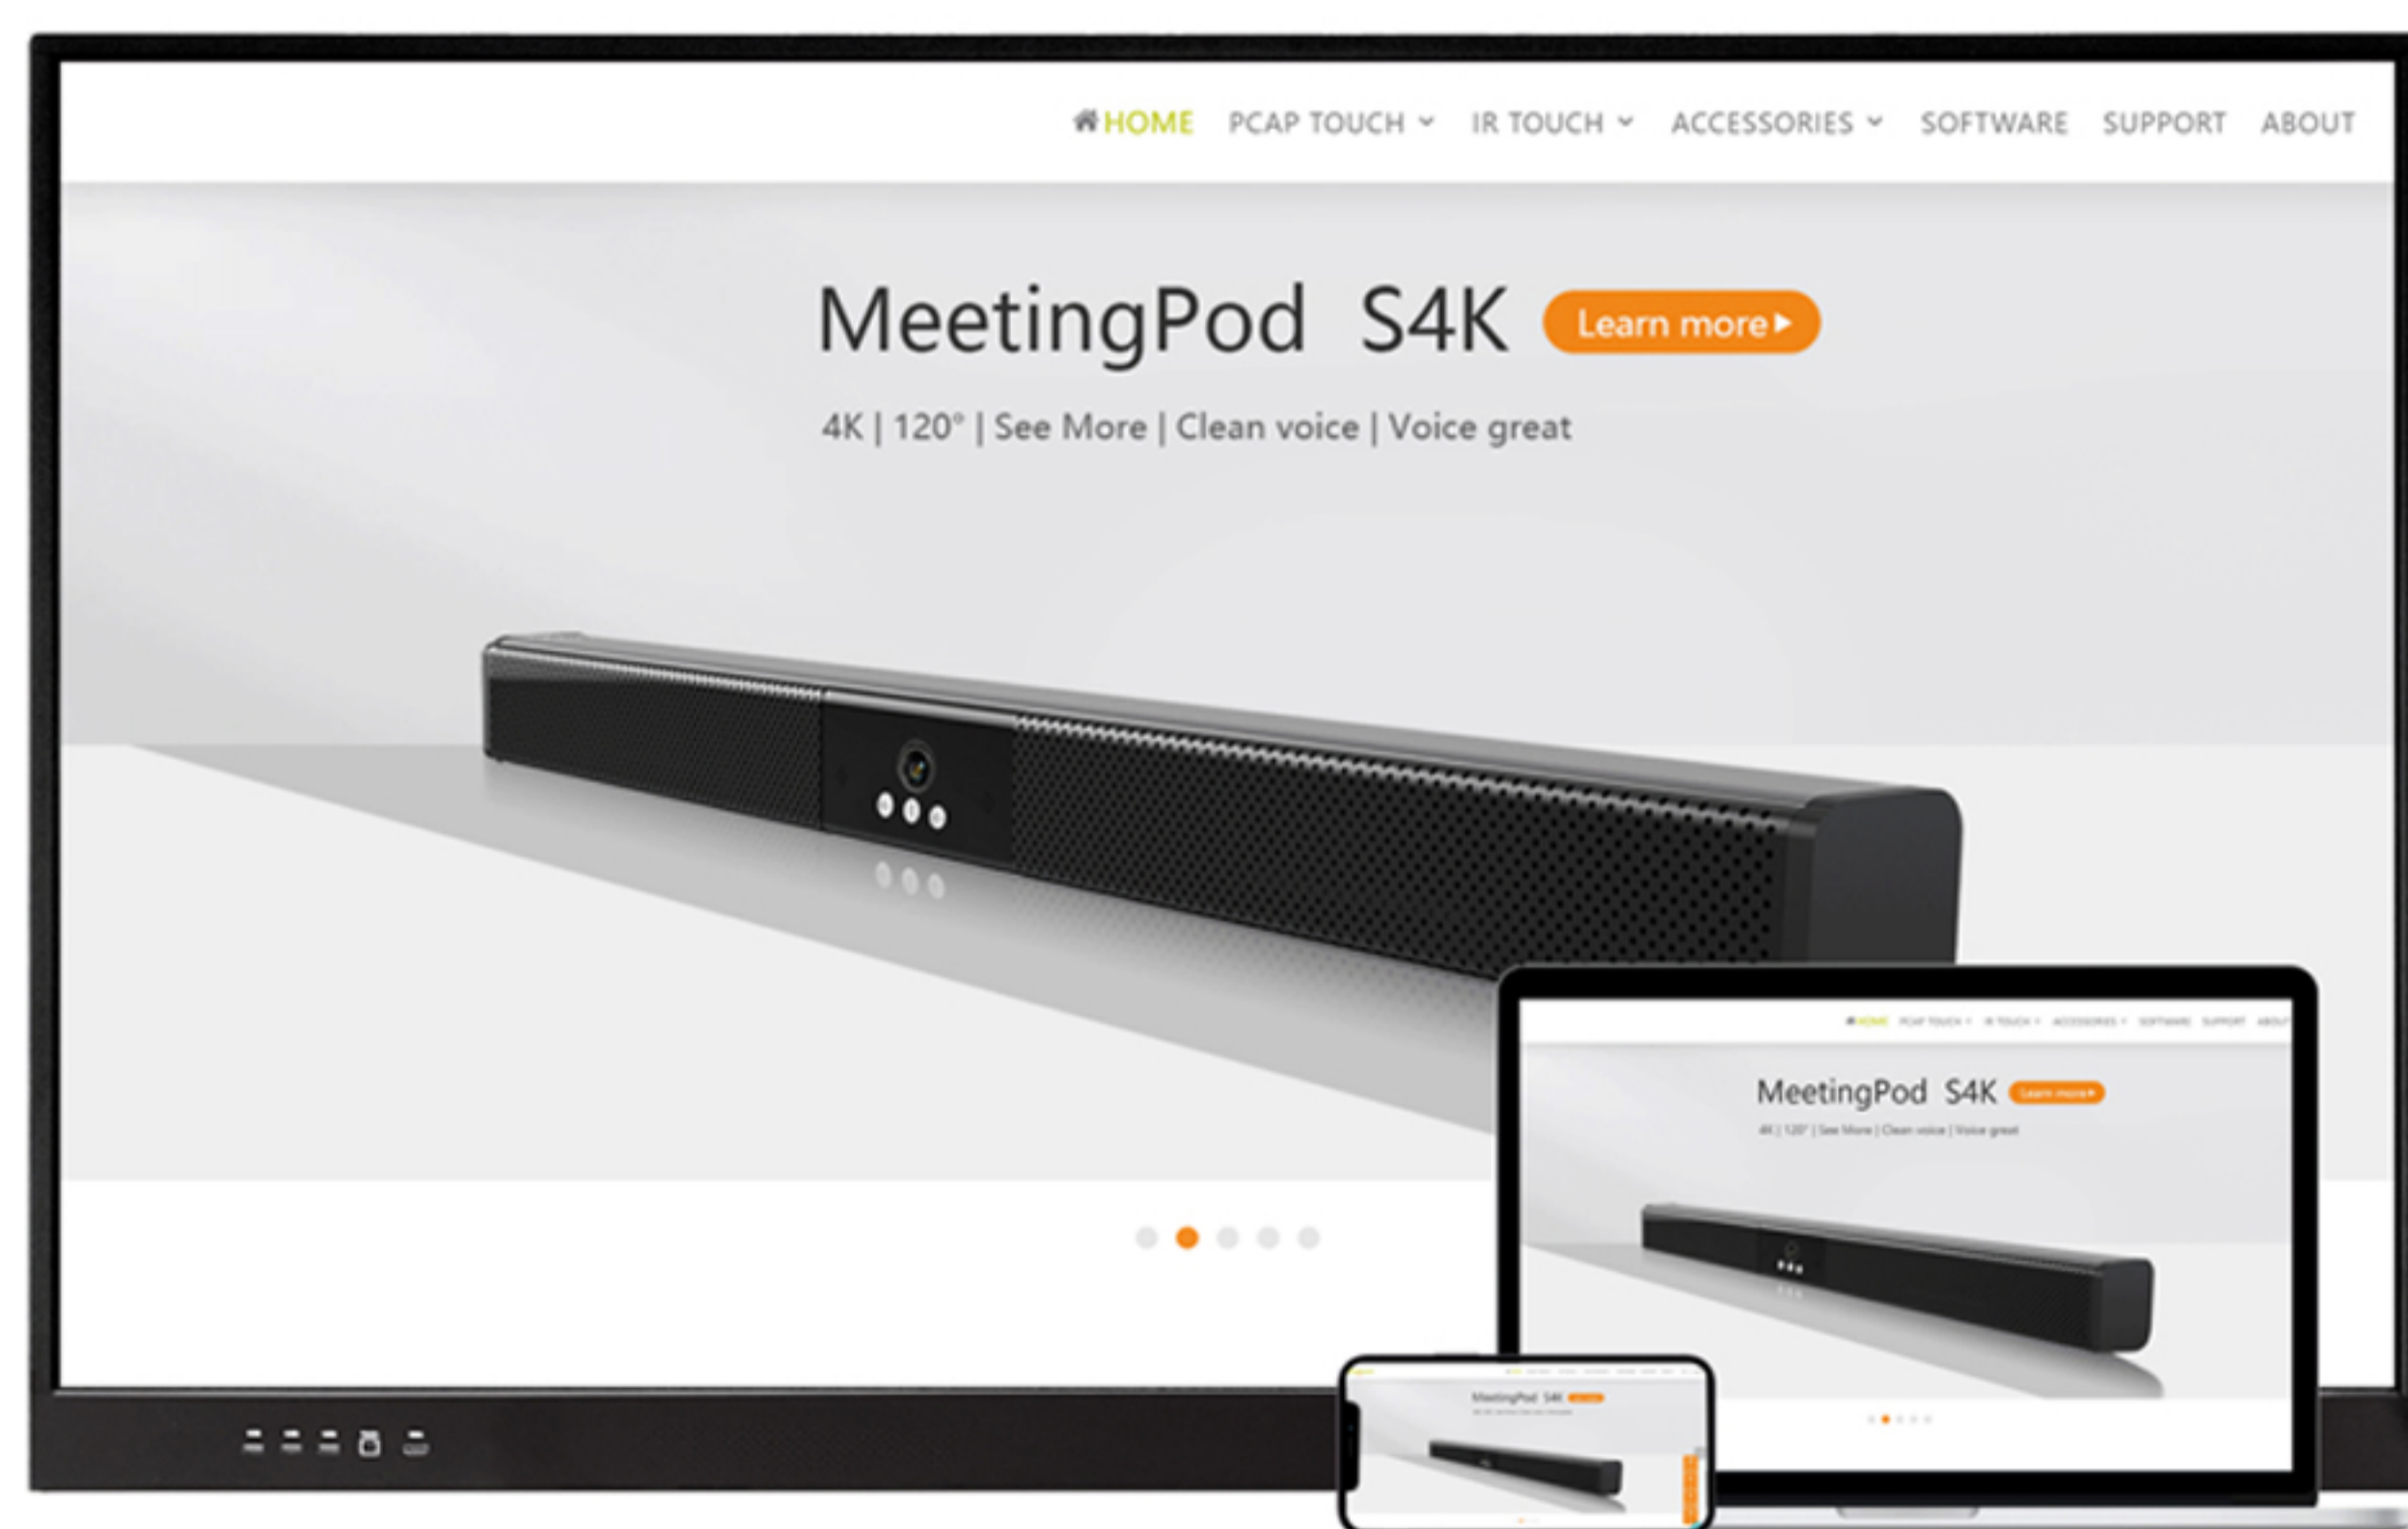

LTADV982 Interactive Flat Panel Display

Riotouch LTADV982 is a middle level but high performance Interactive flat panel. The highlight advantages:

- ✓ Cost-effective: Integrated 4GB RAM and 32GB ROM android 11.0 OS.
- ✓ Upgrade version option: 8GB RAM and 64GB ROM in android for option.
- ✓ Dual pen IR touch: Automatically detects pen diameter (3mm & 8mm) and write simultaneously with different colors and thicknesses.
- ✓ All in one 4K UHD touch screen with IR multi-touch
- ✓ Multi-touch: 40 points touch in windows and 20 points touch in Android
- ✓ Front USB Type-C: Charging +USB data transfer
- ✓ Smart Whiteboard Software: User-friendly, more efficient and creative.
- ✓ Collaborative Presentations: Real-time screen sharing between devices with wireless software
- ✓ Dual OS: OPS is option for the clients who want to use Windows.

Android & Win10

Dual Pen

Dual pen IR touch: Automatically detects pen diameter (3mm & 8mm) and write simultaneously with different colors and thicknesses.

Real Time Collaboration

Simple connection with all phones, tablets and computers