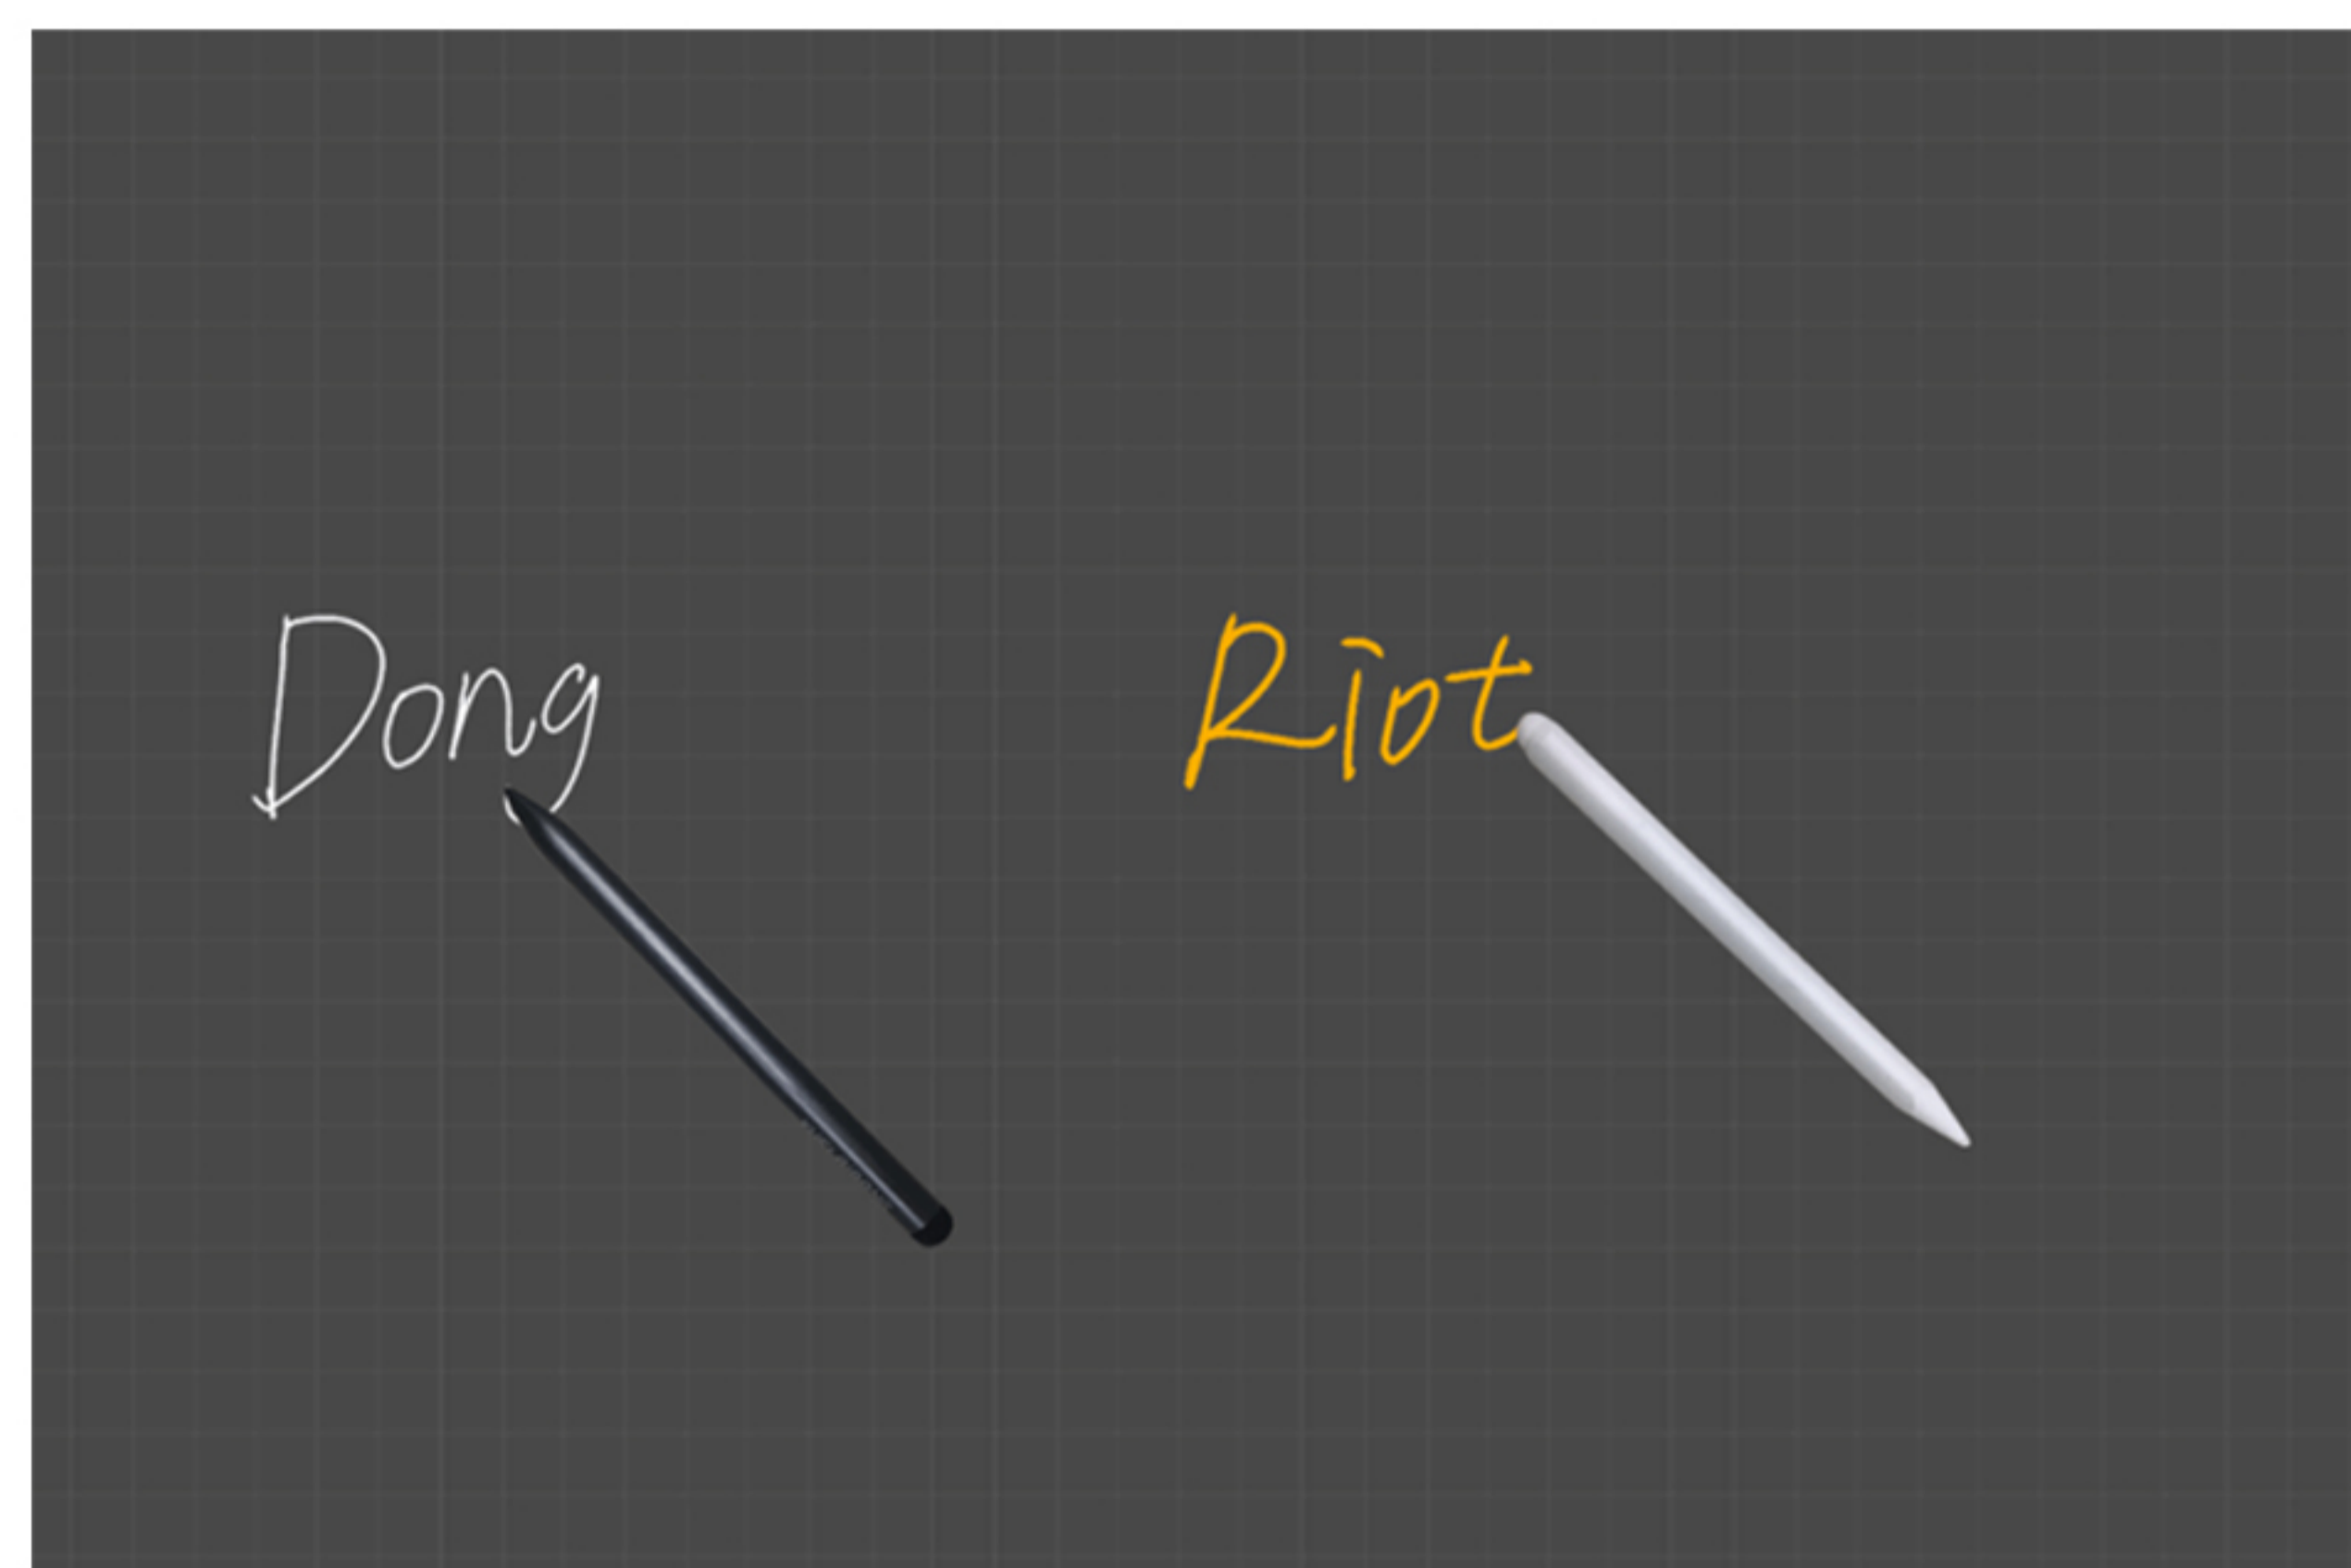

LTADV982 Interactive Flat Panel Display

Riotouch LTADV982 is a middle level but high performance Interactive flat panel. The highlight advantages:

- ✓ Cost-effective: Integrated 4GB RAM and 32GB ROM android 11.0 OS.
- ✓ Upgrade version option: 8GB RAM and 64GB ROM in android for option.
- ✓ Dual pen IR touch: Automatically detects pen diameter (3mm & 8mm) and write simultaneously with different colors and thicknesses.
- ✓ All in one 4K UHD touch screen with IR multi-touch
- ✓ Multi-touch: 40 points touch in windows and 20 points touch in Android
- ✓ Front USB Type-C: Charging +USB data transfer
- ✓ Smart Whiteboard Software: User-friendly, more efficient and creative.
- ✓ Collaborative Presentations: Real-time screen sharing between devices with wireless software
- ✓ Dual OS: OPS is option for the clients who want to use Windows.

Android & Win10

Dual Pen

Dual pen IR touch: Automatically detects pen diameter (3mm & 8mm) and write simultaneously with different colors and thicknesses.

Real Time Collaboration

Simple connection with all phones, tablets and computers