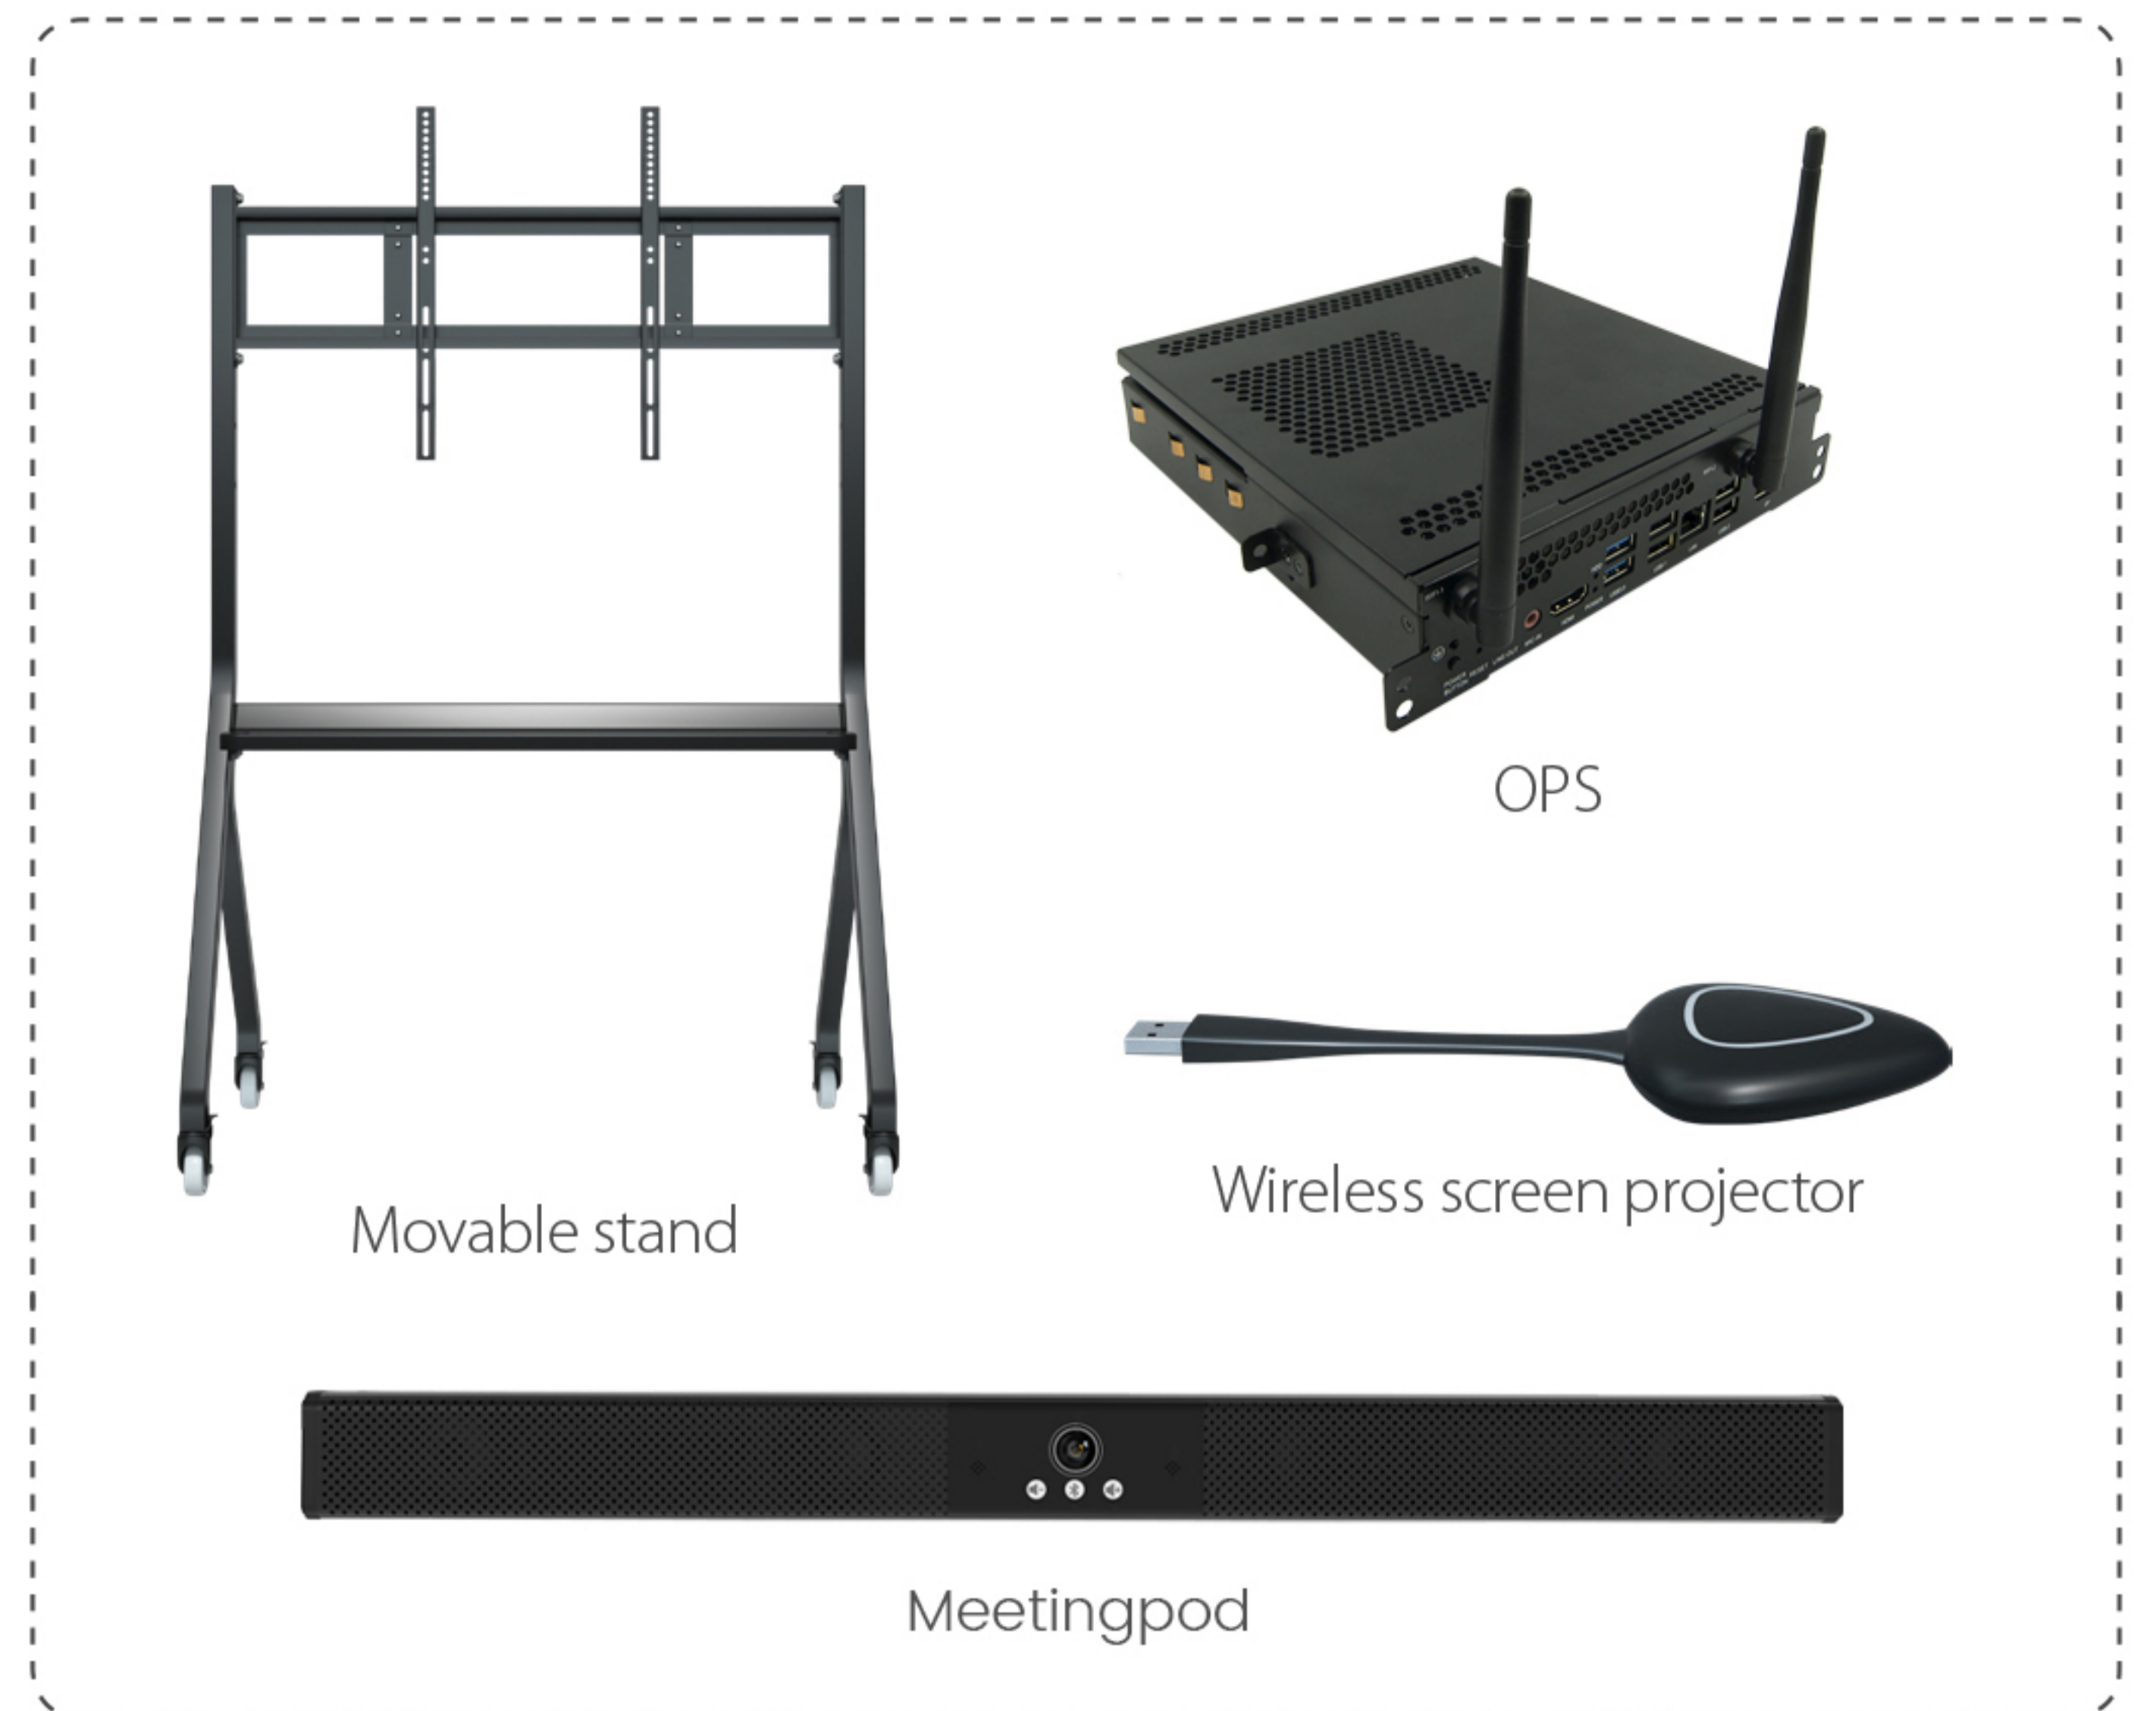

Optional Accessories