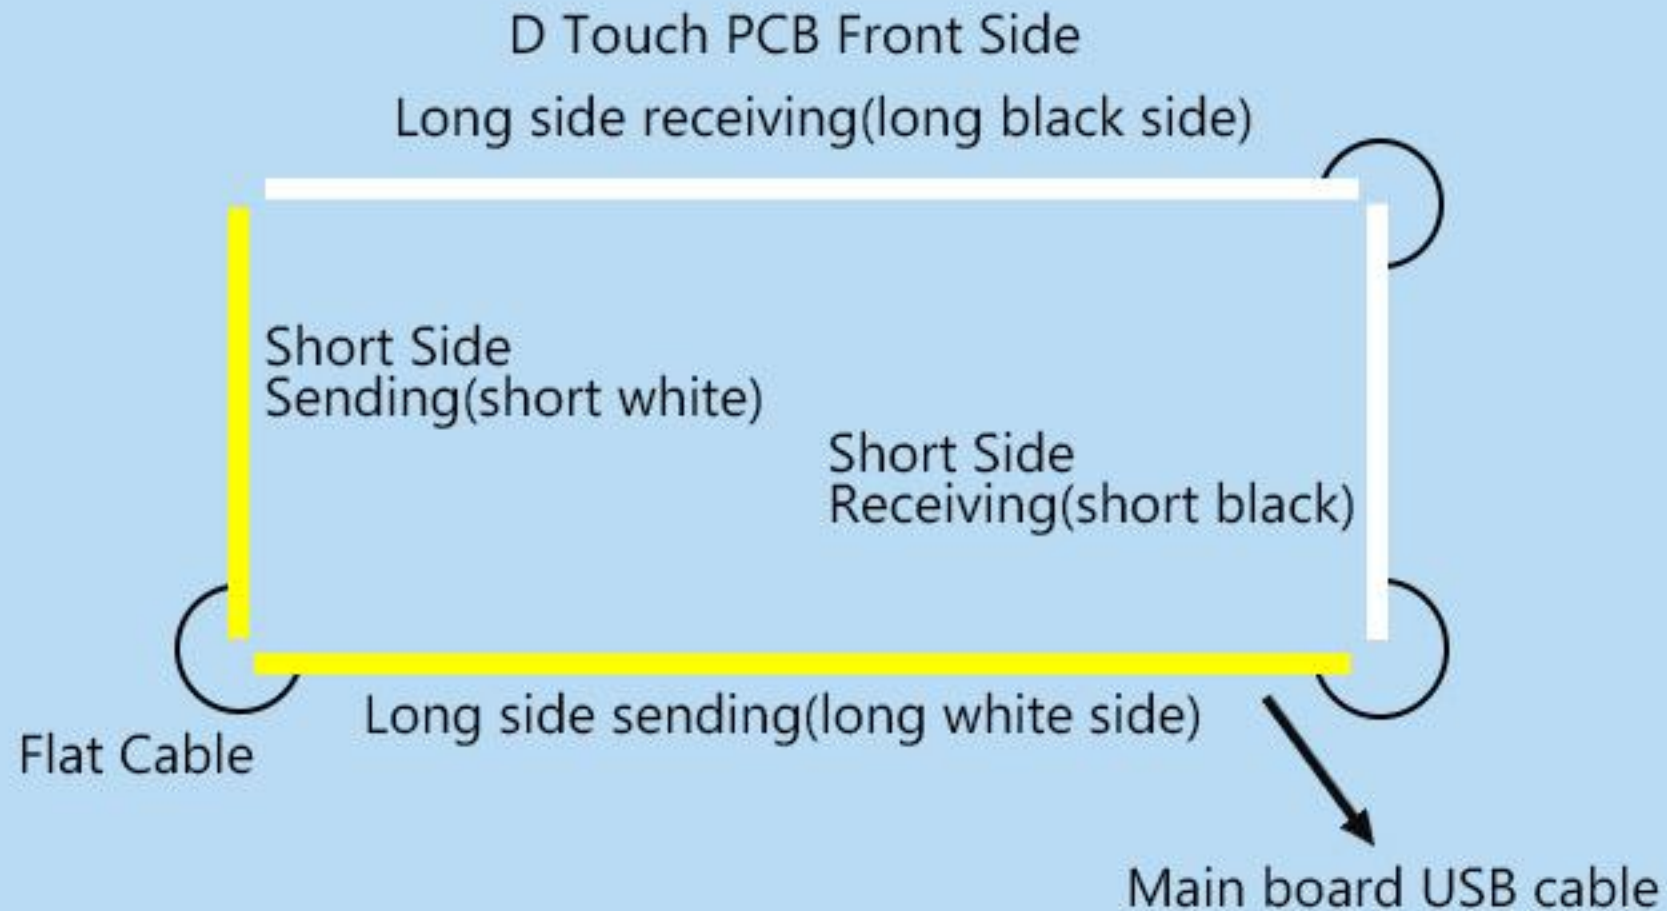

Standard size 82"

Interactive Whiteboard			
Model	P series	S series	H series
Touch	10 points touch	10 points touch	10 points touch
Diagonal Size	84"	84"	85"
Material	ABS plastic frame	spraying aluminium frame	oxidized aluminium frame
Color	grey, orange, green	black	silver-grey
Panel Option	xps/ceramic	xps/ceramic	xps/ceramic
Price Level	favorable	competitive	good
Application	general and preschool education	higher and general education	higher and general education

SKD

More Interactive Education

Interactive Whiteboard PCB Connect

Interactive Whiteboard SKD Assemble Instruction

Fixed Aluminum Frames
(tow long frames two short frames)

Fixed Aluminum Frames
(tow long frames two short frames)

Assemble the Flat Cables

Assemble the Corners

Save Tax

The import duties of finished products are higher than the semi-finished products.

Save Shipping Cost

The interactive whiteboard SKD volume are small.