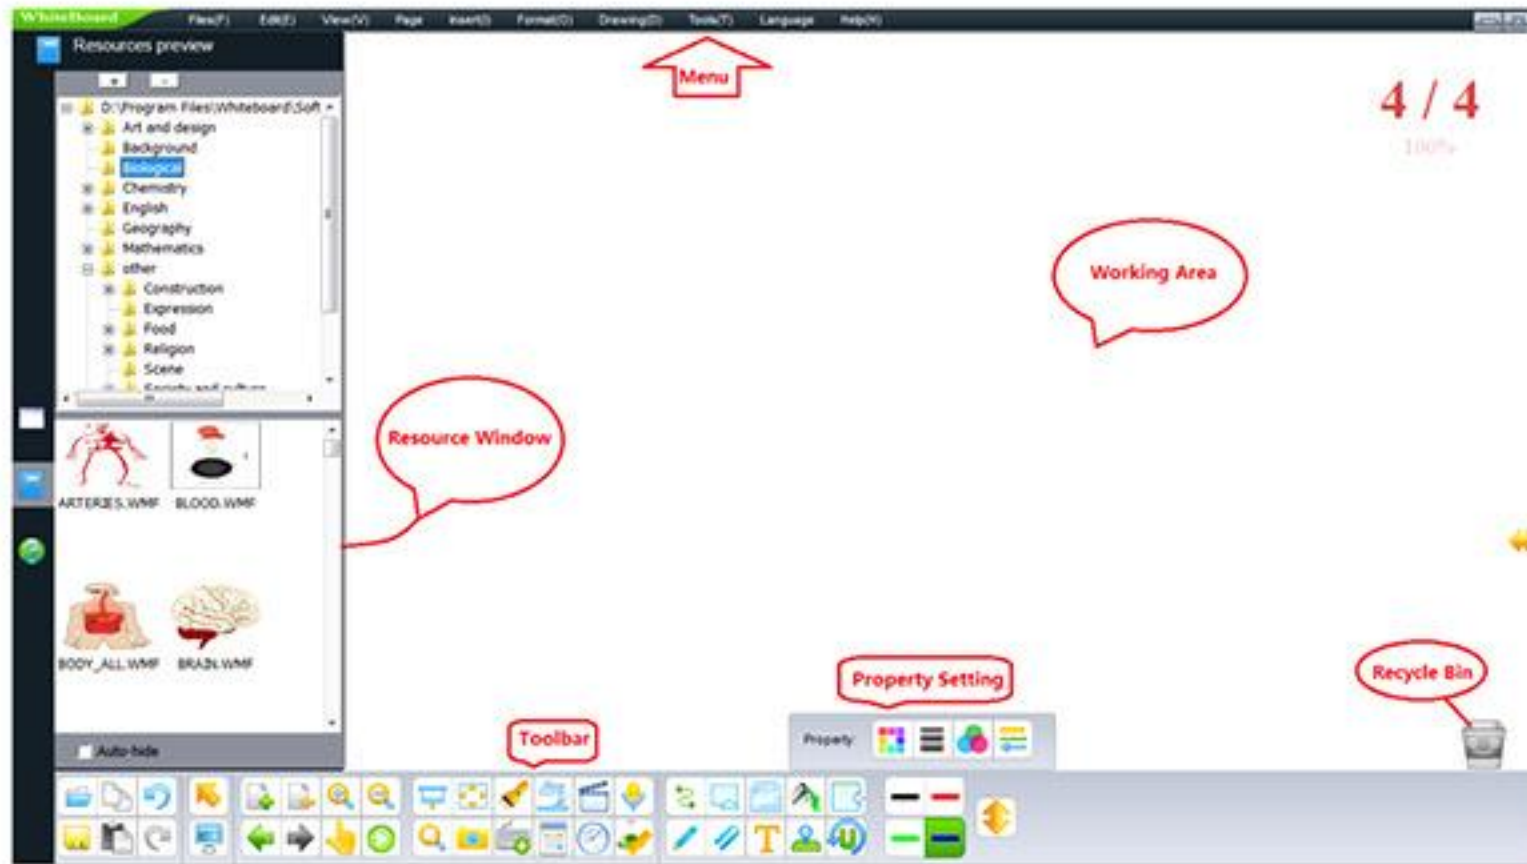

Assemble the Flat Cables

Assemble the Corners

Save Tax

The import duties of finished products are higher than the semi-finished products.

Save Shipping Cost

The interactive whiteboard SKD volume are small.

Riostudio

More Interactive Education

Riotouch Whiteboard Software

Windows Mode

Browse this software content in the round

Riotouch Whiteboard Software

Network Resources

Help look for the resource the better answers